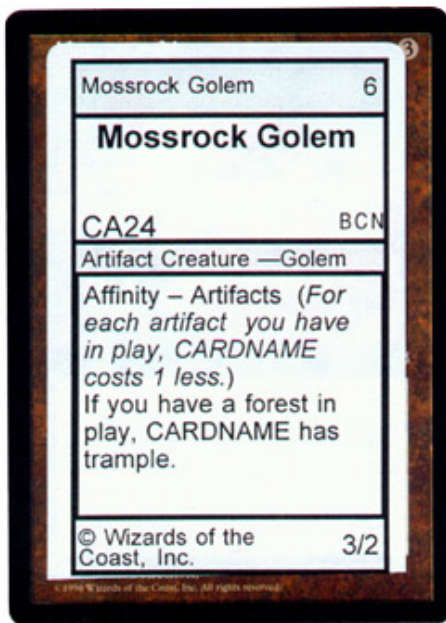

MAGICTHEGATHERING.COM

ARTICLES

- ▾ [Related links](#)
- ➔ [Read other articles](#)

TOURNAMENTS

MAGIC ONLINE

Article Search ▾ ➔

From "Bacon" to "Lettuce"

Magic Arcana
Monday, February 9, 2004

Take these three green-aligned cards as an example. Each was submitted as part of the design file of *Mirrodon* (then codenamed "Bacon"). But for various reasons they moved to "Lettuce," now known as *Darksteel*.

Note especially how different the "Bacon" version of the green-aligned golem turned out. All the color-affiliated golems in *Darksteel* had similar designs in the original "Bacon" file.

[Magic Arcana Archive](#)